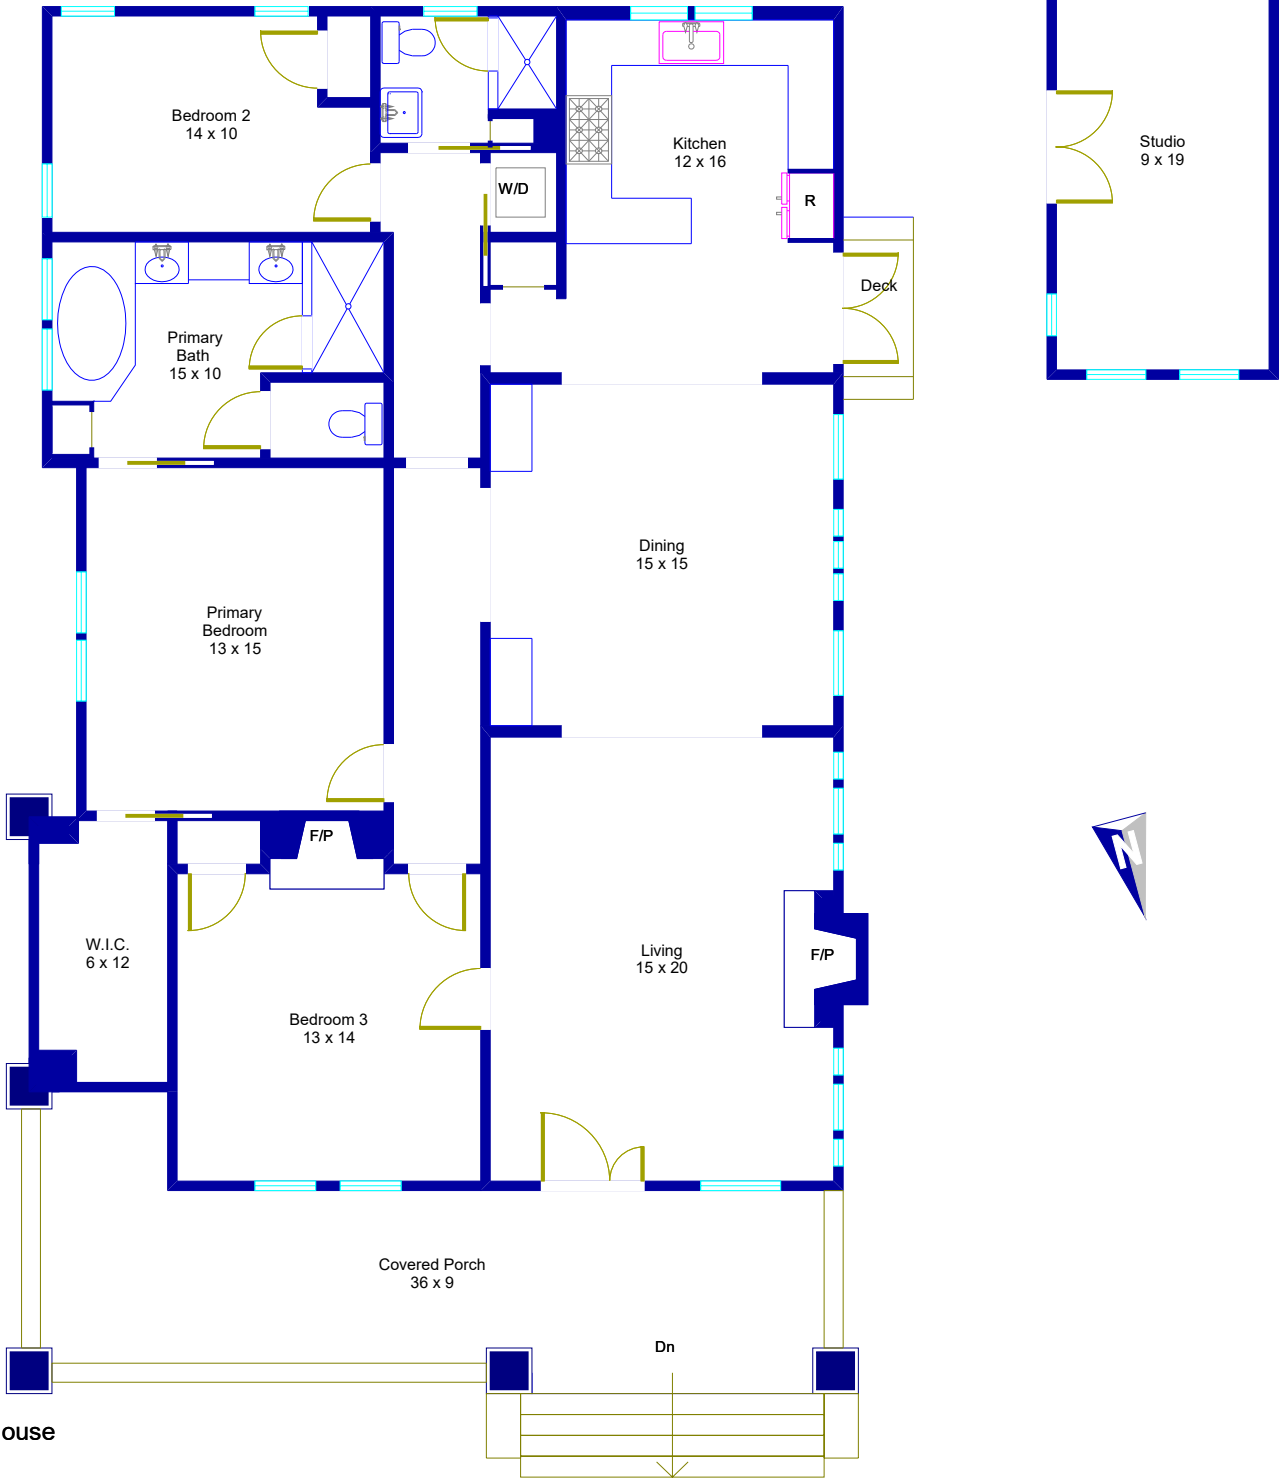

211 Park Lane Austin, Texas

Patio

© Floor Plan Graphics LLC 2024. This floor plan is an artistic rendering only. All dimensions are approximate. Floor Plan Graphics LLC and Moreland Properties make no representation or warranty as to this rendering's accuracy and no measurements or dimensions should be relied upon without independent verification. This floor plan and its respective square footage information and material remain the property of Floor Plan Graphics LLC.